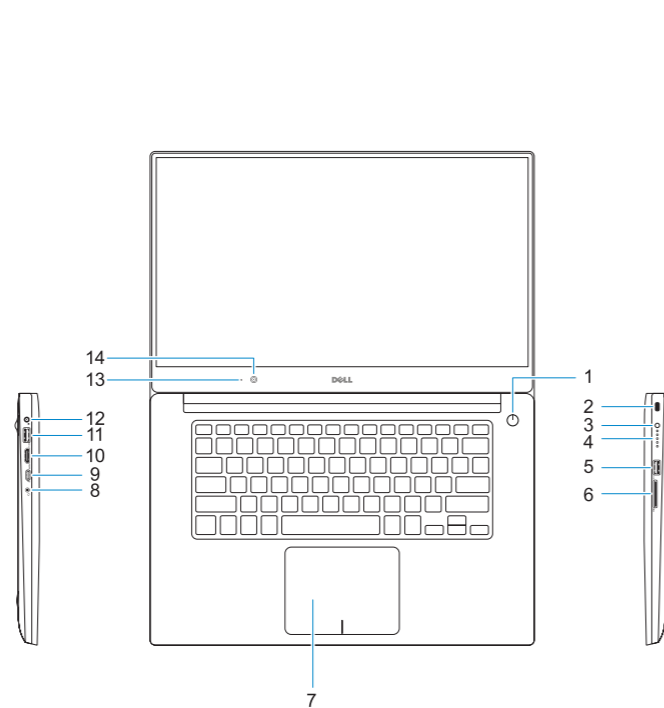

P56F001

Dell Precision 5520

Features

Značajke | Jellemzők | Характеристики | Funkcije

1. Power button
2. Kensington security slot
3. Battery status button
4. Battery status lights
5. USB 3.0 port with PowerShare
6. Memory card reader
7. Touchpad
8. Headset port
9. Thunderbolt™ 3 port
10. HDMI port
11. USB 3.0 port with PowerShare
12. Power connector
13. Camera status light
14. Camera
15. Speaker
16. Microphone
17. Power status light
18. Microphone
19. Speaker
20. Service tag label