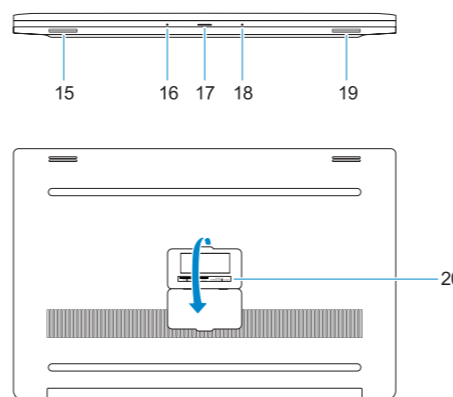

P56F001

Dell Precision 5520

Features

Značajke | Jellemzők | Характеристики | Funkcije

1. Power button
2. Kensington security slot
3. Battery status button
4. Battery status lights
5. USB 3.0 port with PowerShare
6. Memory card reader
7. Touchpad
8. Headset port
9. Thunderbolt™ 3 port
10. HDMI port
11. USB 3.0 port with PowerShare
12. Power connector
13. Camera status light
14. Camera
15. Speaker
16. Microphone
17. Power status light
18. Microphone
19. Speaker
20. Service tag label